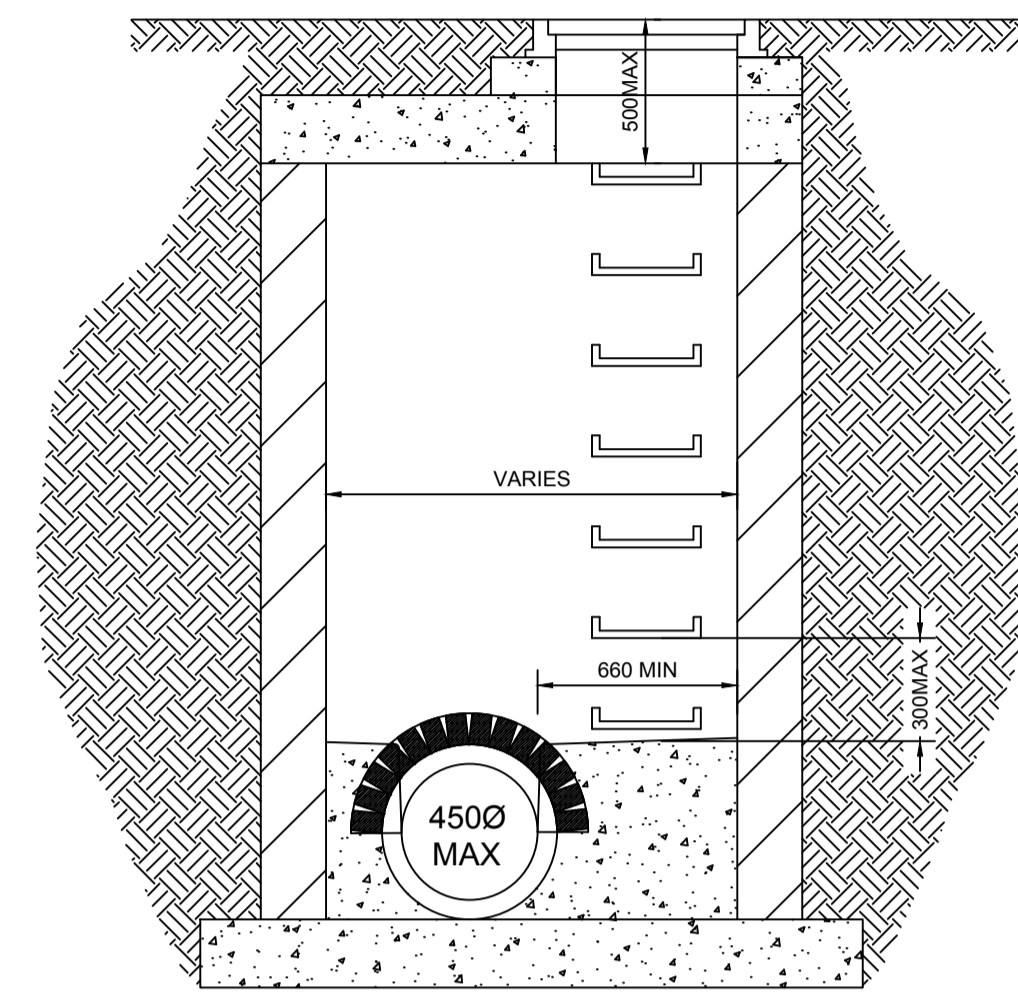

- NOTES:
1. THIS DRAWING IS FOR PLANNING APPLICATION PURPOSES ONLY.
 2. DRAWING NOT TO BE SCALED. FIGURED DIMENSIONS ONLY TO BE USED.
 3. ALL LEVELS TO MALIN HEAD METRES ABOVE DATUM

SURFACE WATER FLOW CONTROL CHAMBER MANHOLE - TYPICAL DETAIL
SUBJECT TO DETAILED DESIGN
SCALE 1:25 (A1)