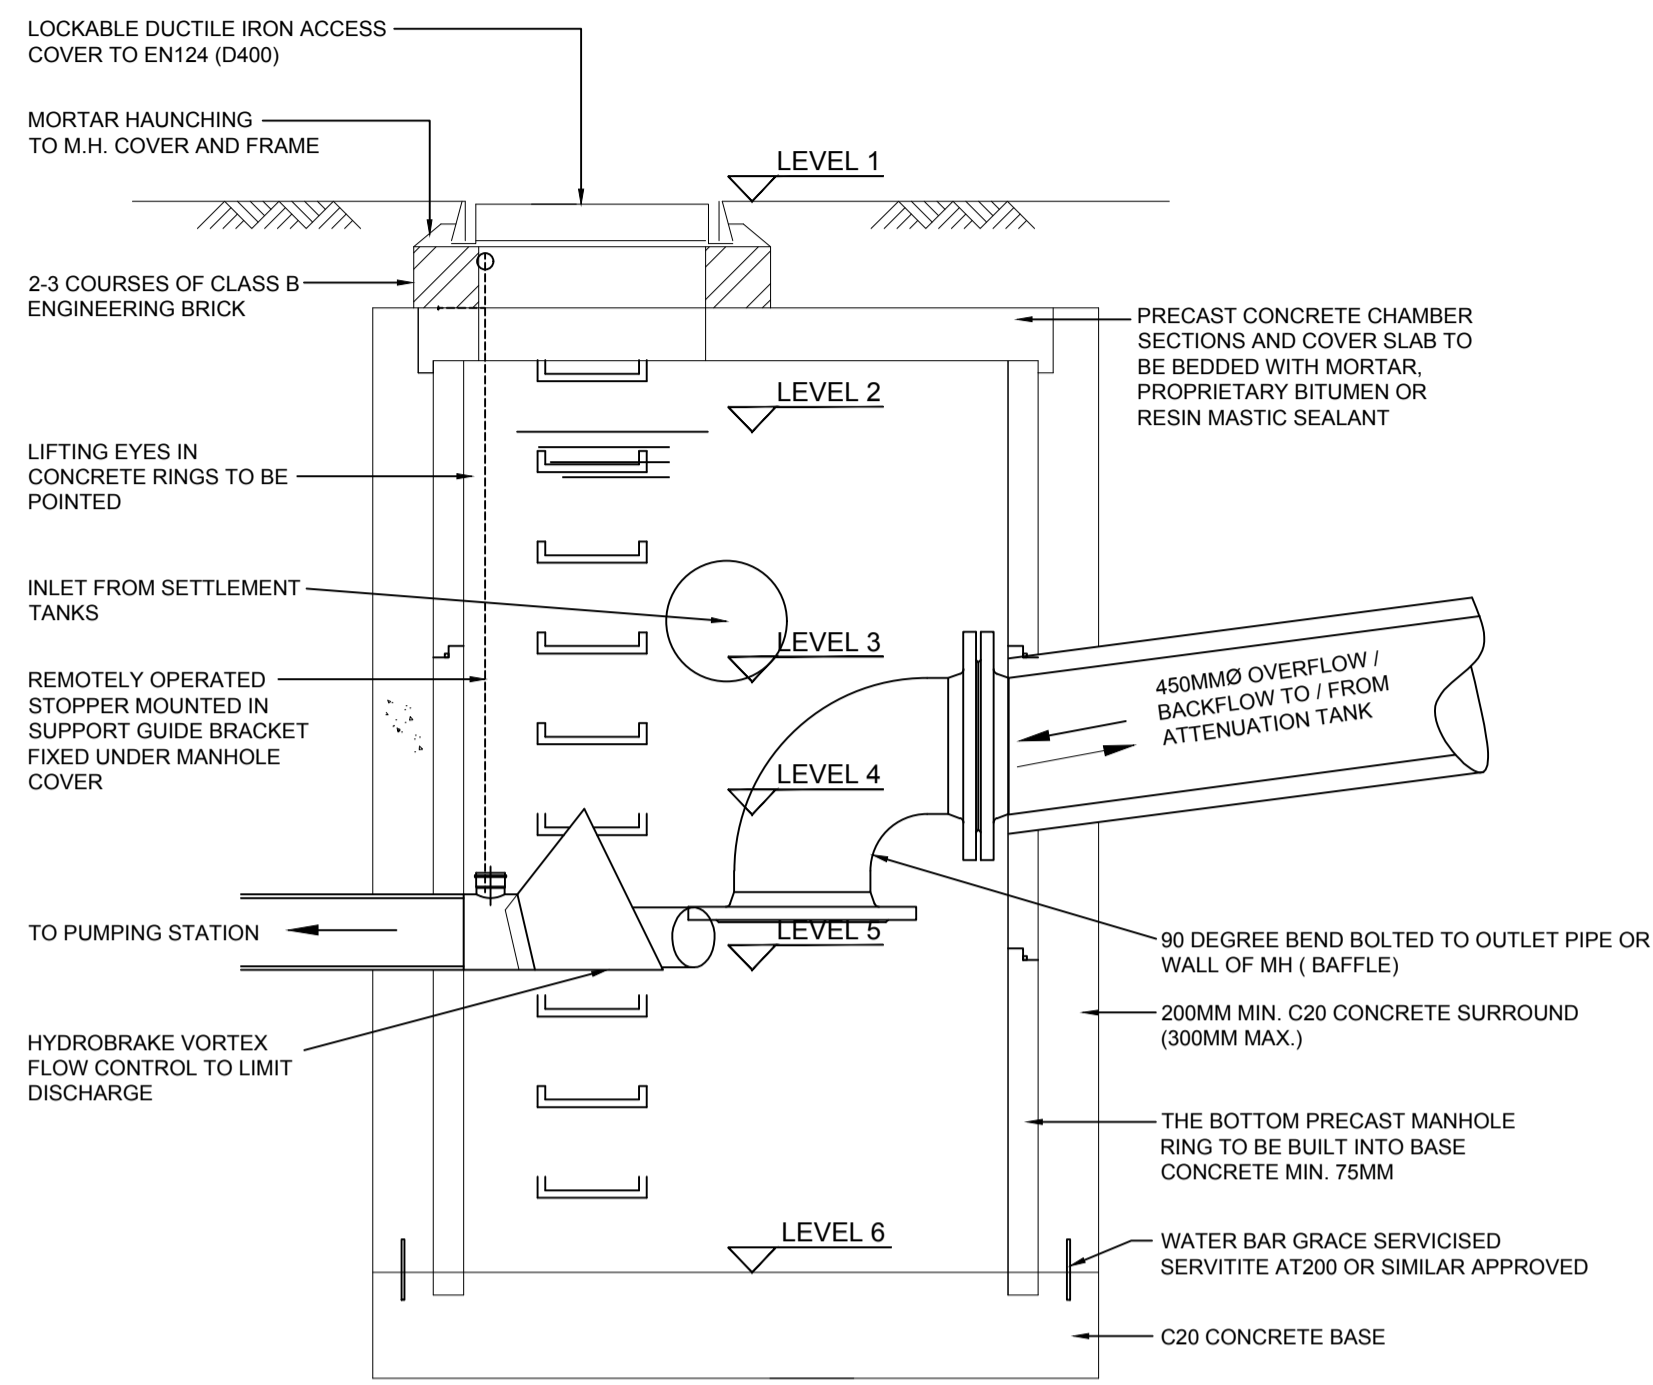

- NOTES:
1. THIS DRAWING IS FOR PLANNING APPLICATION PURPOSES ONLY.
 2. DRAWING NOT TO BE SCALED. FIGURED DIMENSIONS ONLY TO BE USED.
 3. ALL LEVELS TO MALIN HEAD METRES ABOVE DATUM

SURFACE WATER FLOW CONTROL CHAMBER MANHOLE - TYPICAL DETAIL
SUBJECT TO DETAILED DESIGN
SCALE 1:25 (A1)