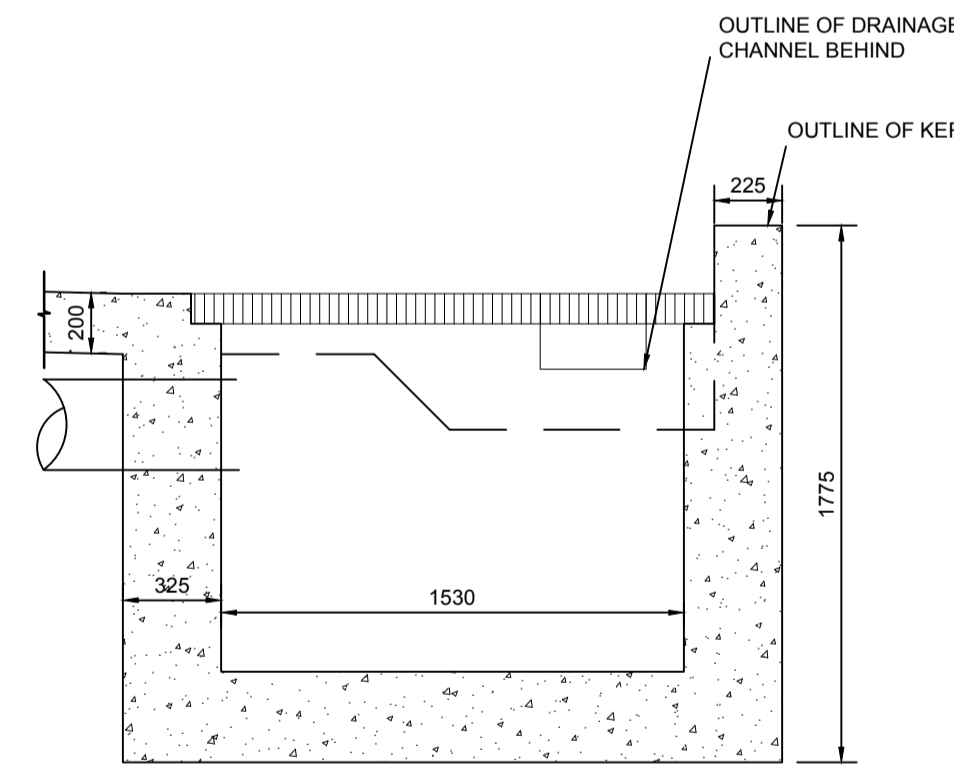

SILT TRAP - SECTION B-B

		ESBI	BNM						
0	18.10.18	ISSUED FOR PLANNING	HOK	PK	PN	DK	BH		
REV	DATE	REVISION DESCRIPTION	DRN	VER	APP	DRN	VER	APP	
COPYRIGHT © ESB INTERNATIONAL LIMITED ALL RIGHTS RESERVED. NO PART OF THIS WORK MAY BE MODIFIED, REPRODUCED OR COPIED IN ANY FORM OR BY ANY MEANS - GRAPHIC, ELECTRONIC OR MECHANICAL, INCLUDING PHOTOCOPYING, RECORDING, TAPING OR USED FOR ANY PURPOSE OTHER THAN ITS DESIGNATED PURPOSE, WITHOUT THE WRITTEN PERMISSION OF ESB ENGINEERING & FACILITY MANAGEMENT LTD., TRADING AS ESB INTERNATIONAL.									
PURPOSE OF ISSUE - PRELIMINARY UNLESS INDICATED									
CLIENT APPROVAL	☐	PLANNING	☒	TENDER	☐	CONSTRUCTION	☐	AS-BUILT	☐
CLIENT	ESB								
PROJECT	WEST OFFALY POWER TRANSITION TO BIOMASS								
ENGINEER DESIGN	One Dublin Airport Central, Dublin Airport, Cloughran, Co. Dublin Tel: 011 703 8000 Email: marketing@esbi.ie Web: www.esbinternational.ie ESB International is a trading name of ESB Engineering & Facility Management Ltd.				Naturally Driven Engineering Department, Leabog, Tullamore, Co. Offaly Tel: 057 9345900				
CONTRACT	WOP - TRANSITION TO BIOMASS								
DRAWING TITLE	MANHOLES AND SILT TRAPS TYPICAL DETAILS								
PRODUCTION UNIT	CIVIL & ENVIRONMENTAL ENGINEERING								
One Dublin Airport Central, Dublin Airport, Cloughran, Co. Dublin Tel: 011 703 8000 Email: marketing@esbi.ie Web: www.esbinternational.ie ESB International is a trading name of ESB Engineering & Facility Management Ltd. Registered Office: as above. Registered in Ireland No. 155249									
DRAWN	PN	VERIFIED	HOK	APPROVED	PK	APPROVAL DATE	18.10.18		
CLIENT REF	NO. OF SHTS		1	SIZE	A1	SCALE	1:25		
DRAWING NUMBER	QS-000206-01-D460-076						REV	0