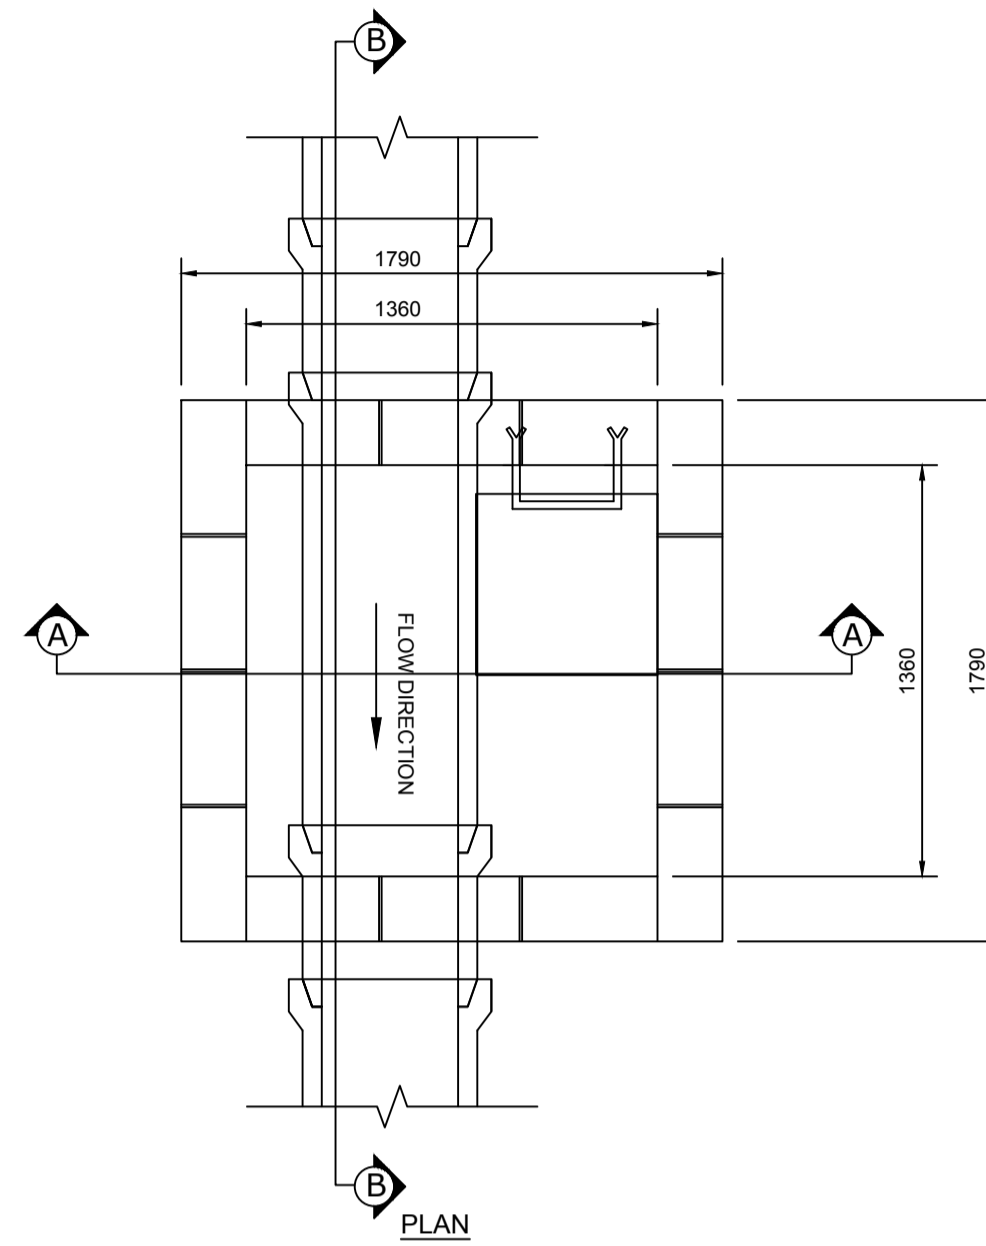

- NOTES:
1. THIS DRAWING IS FOR PLANNING APPLICATION PURPOSES ONLY.
 2. DRAWING NOT TO BE SCALED. FIGURED DIMENSIONS ONLY TO BE USED.
 3. ALL LEVELS TO MALIN HEAD METRES ABOVE DATUM

SURFACE WATER FLOW CONTROL CHAMBER MANHOLE - TYPICAL DETAIL
SUBJECT TO DETAILED DESIGN
SCALE 1:25 (A1)