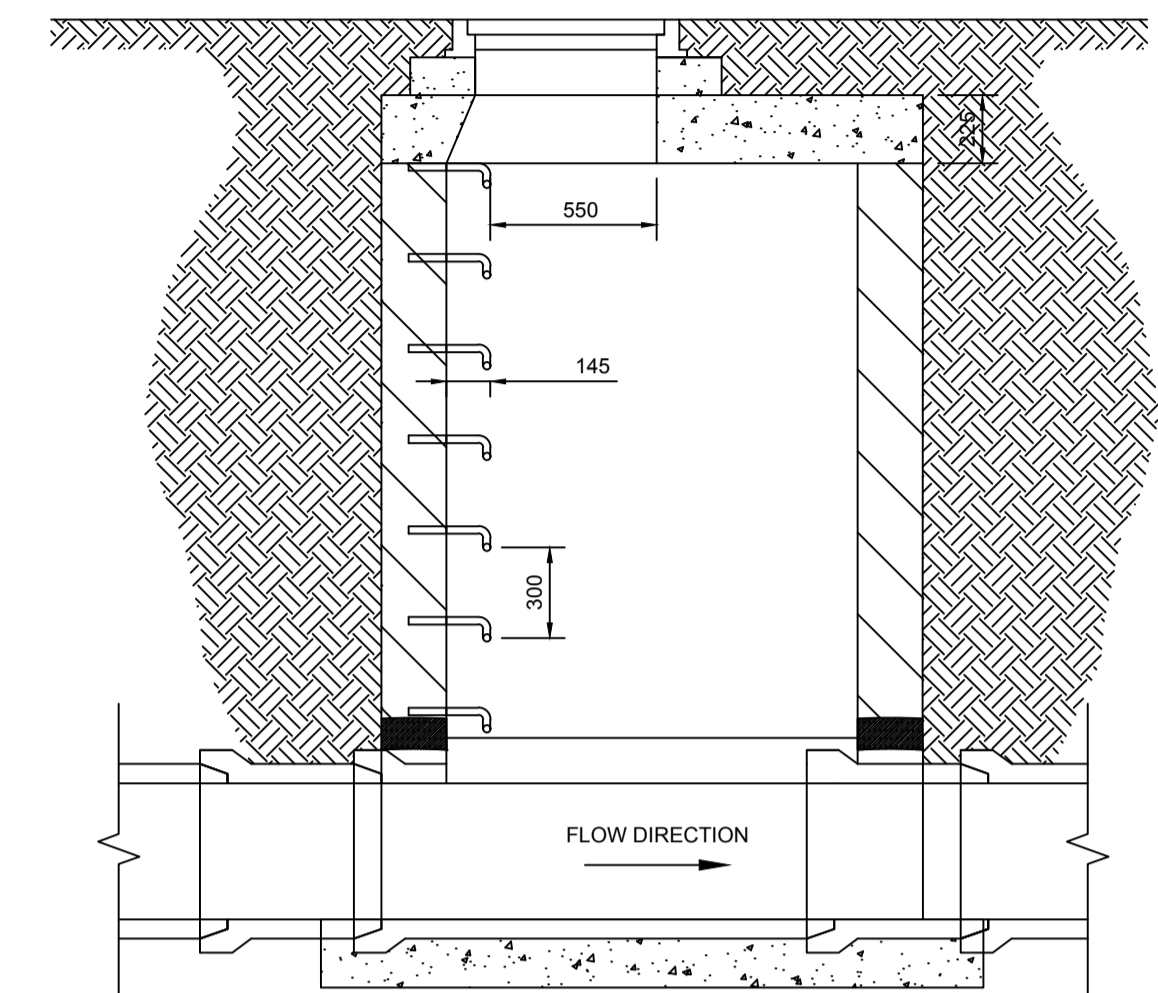

SECTION B-B