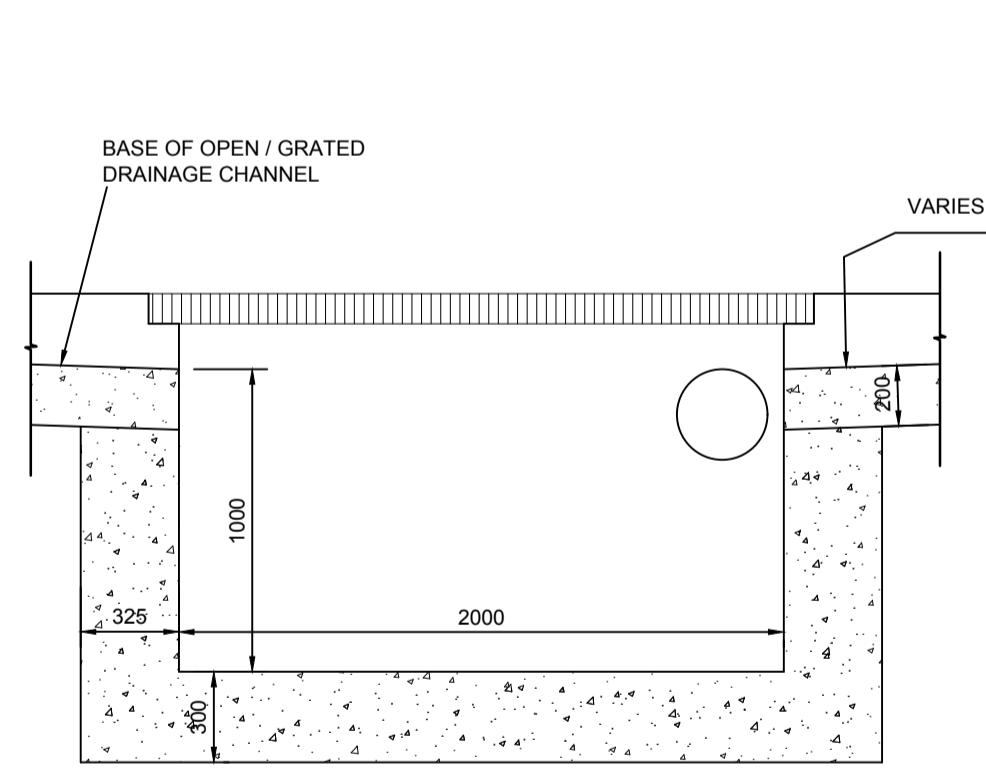

SILT TRAP DETAILS TYPICAL
SCALE 1:25 (A1)

SILT TRAP - SECTION A-A