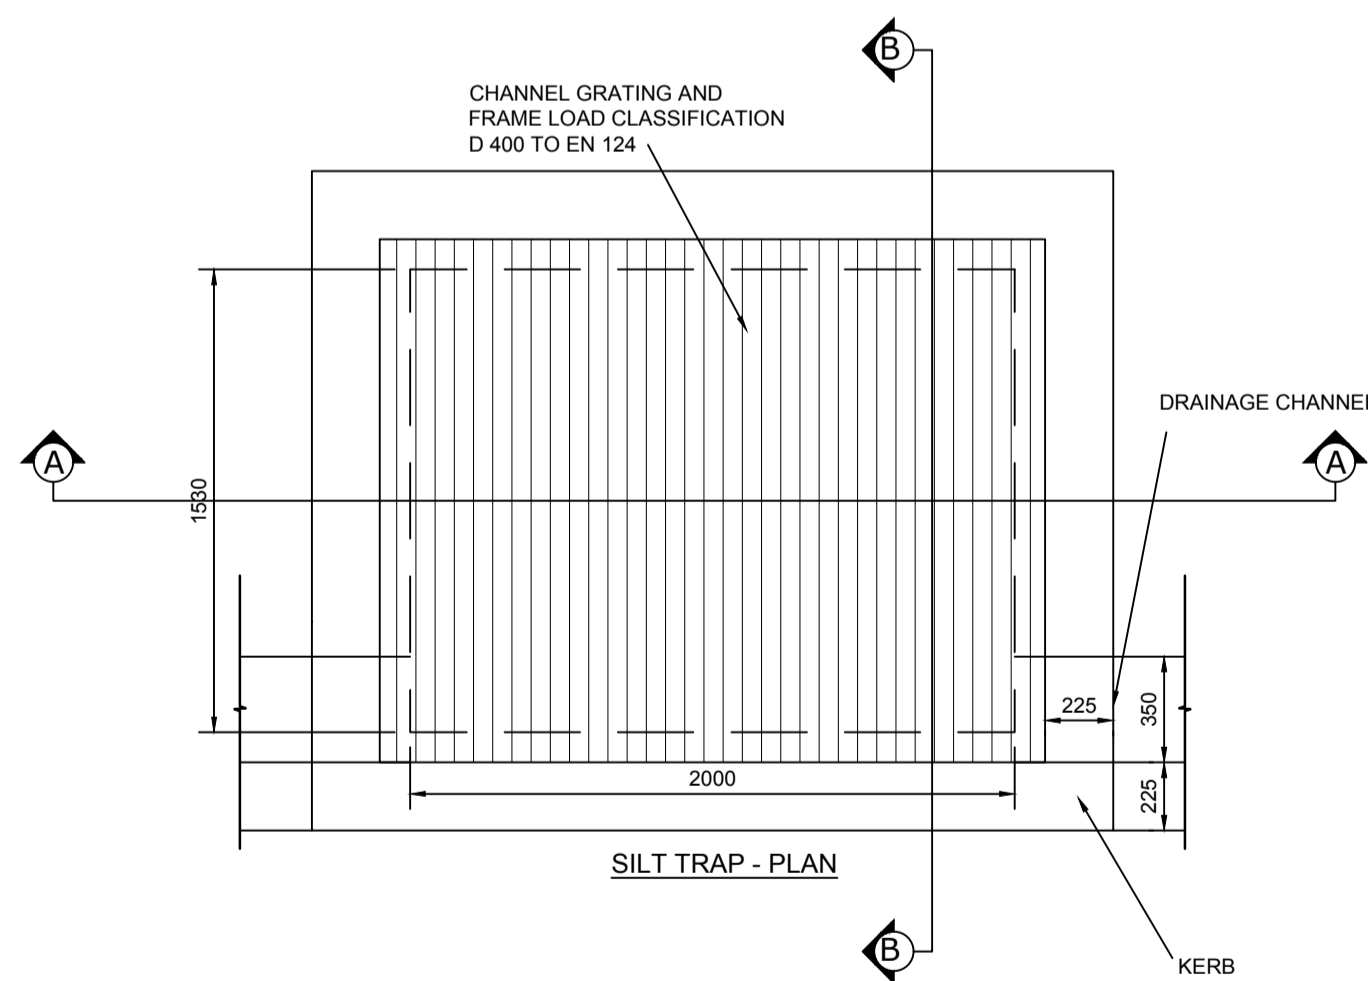

SILT TRAP - PLAN